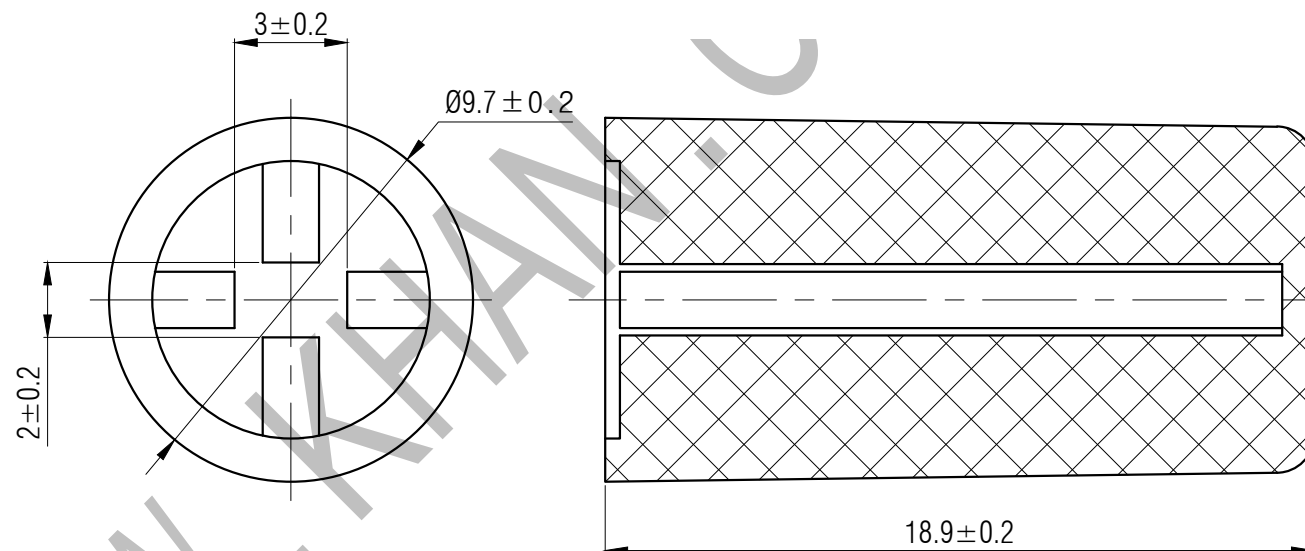

SWITCH CAP  
P/N:SC313

Materials ABS

Color Red  
(OEM AVAILABLE)

Packaging

Bulk Package  
Inner Package: Plastic bag  
Outer Package: Carton

VERSION

KH14FE22E

SCALE

5:1

SIZE

A4

PROJECTION

Dimensions are shown:mm(inches)

2014.02.20

DESIGN

DRAWN